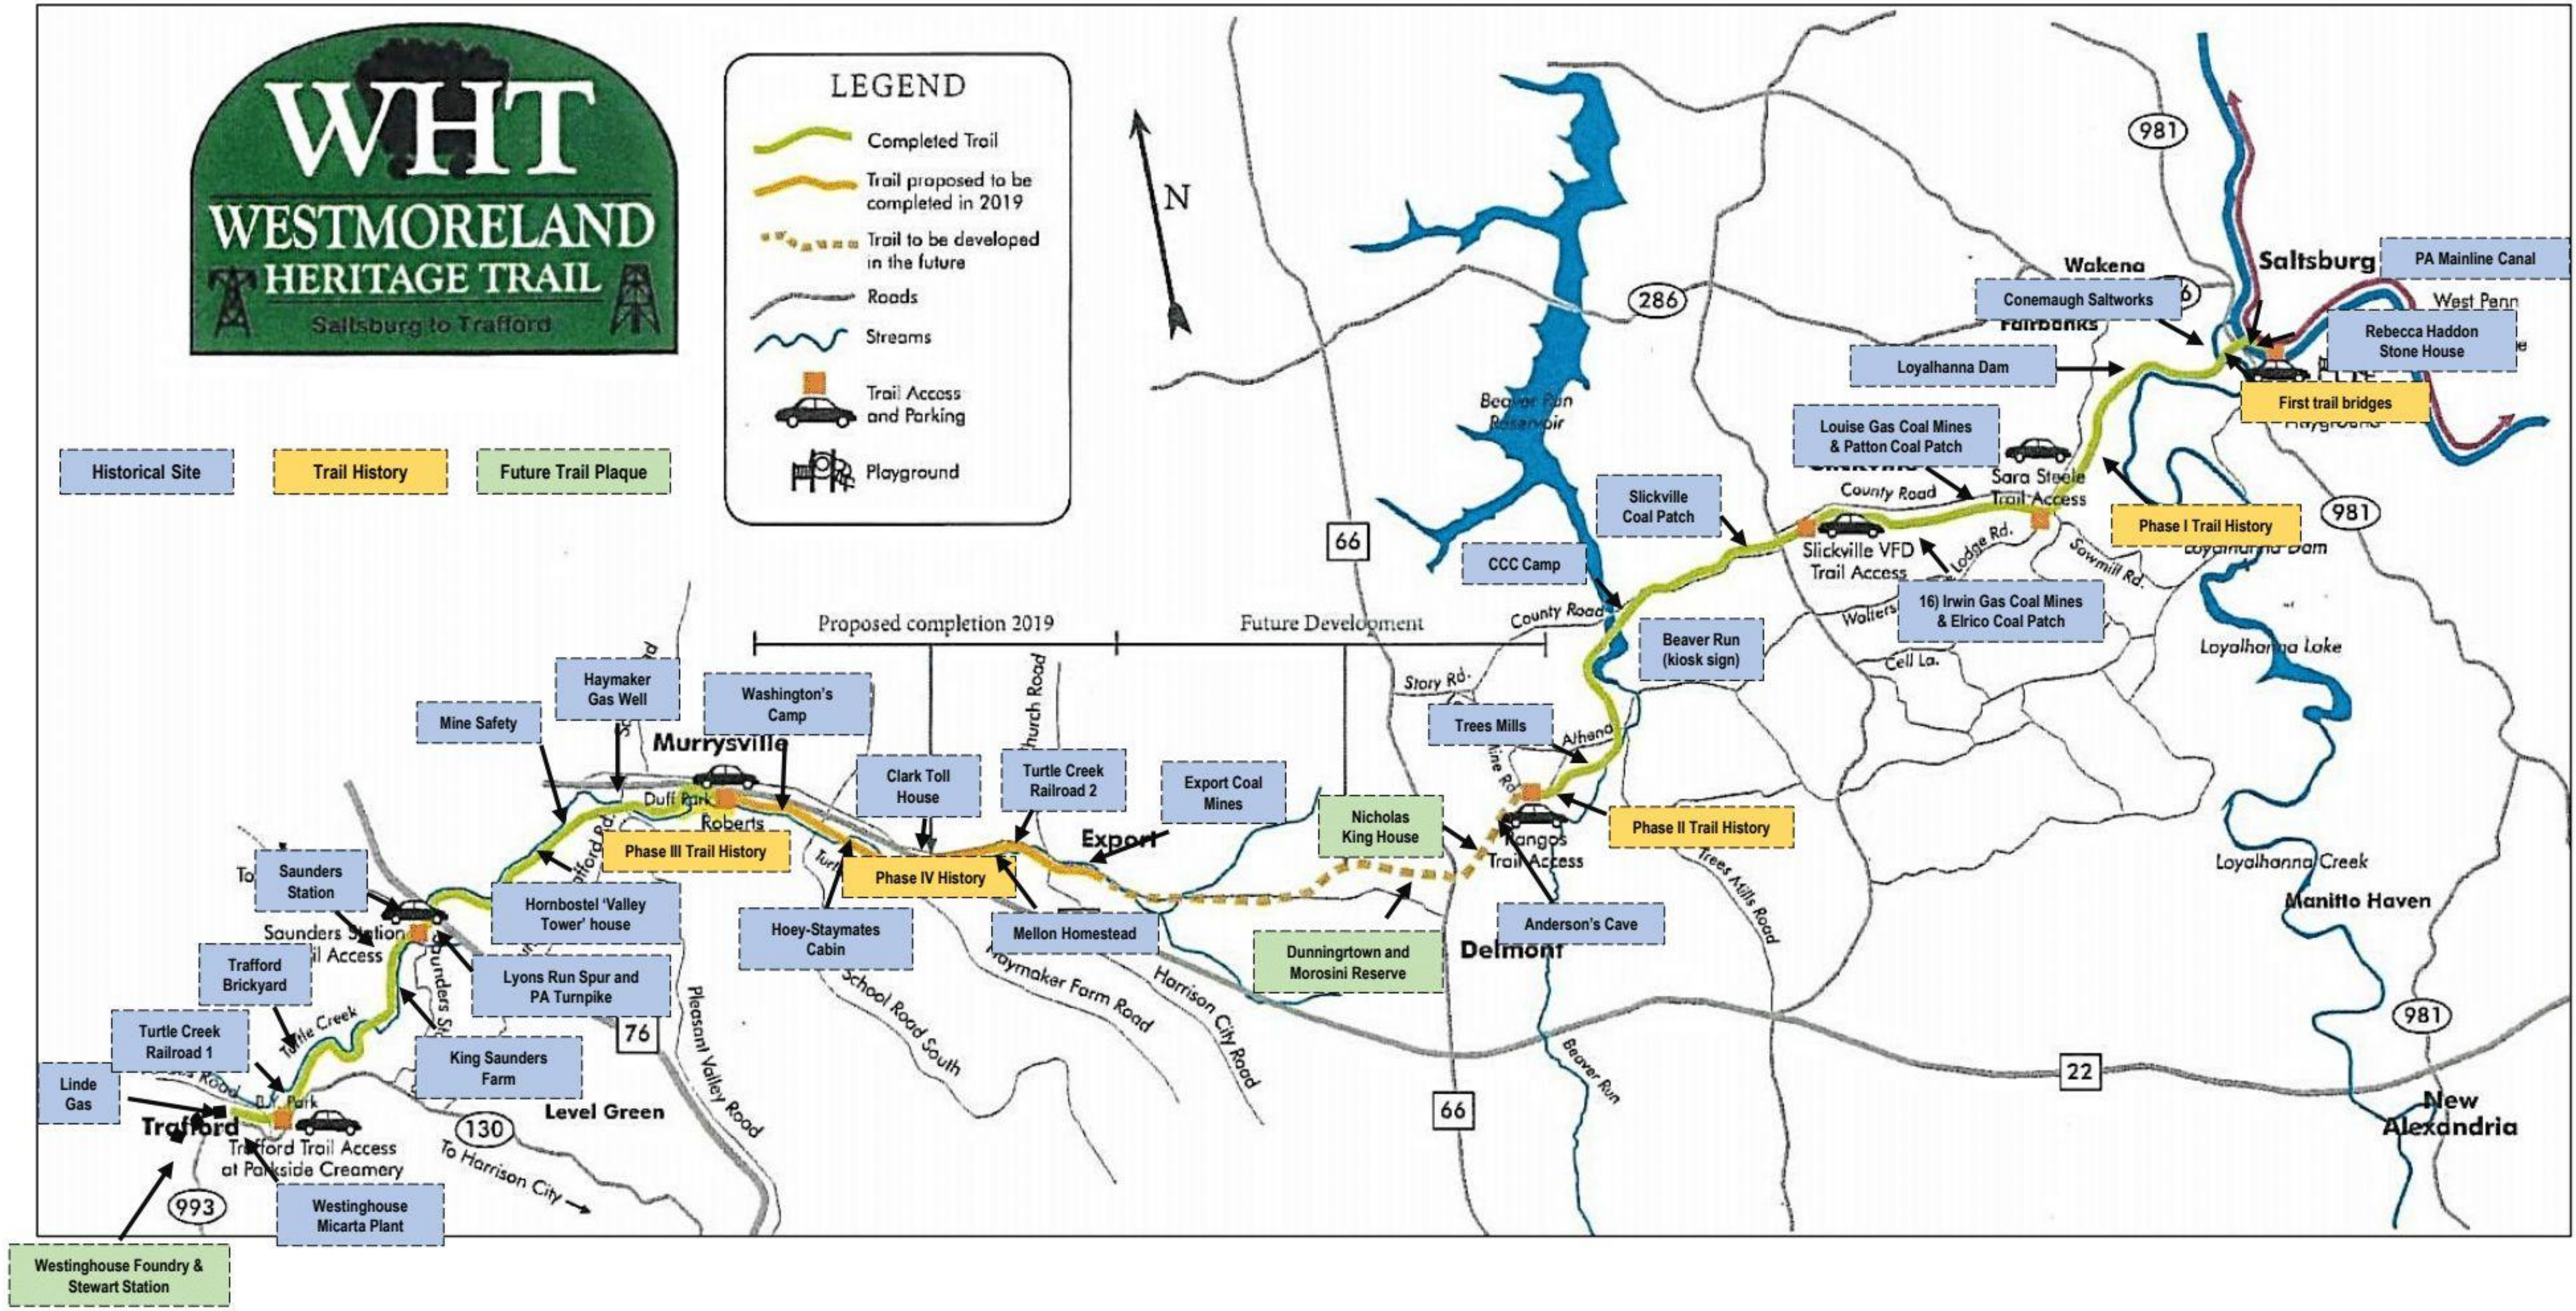

LEGEND

- Completed Trail
- Trail proposed to be completed in 2019
- Trail to be developed in the future
- Roads
- Streams
- Trail Access and Parking
- Playground

- Historical Site
- Trail History
- Future Trail Plaque

Westinghouse Foundry & Stewart Station